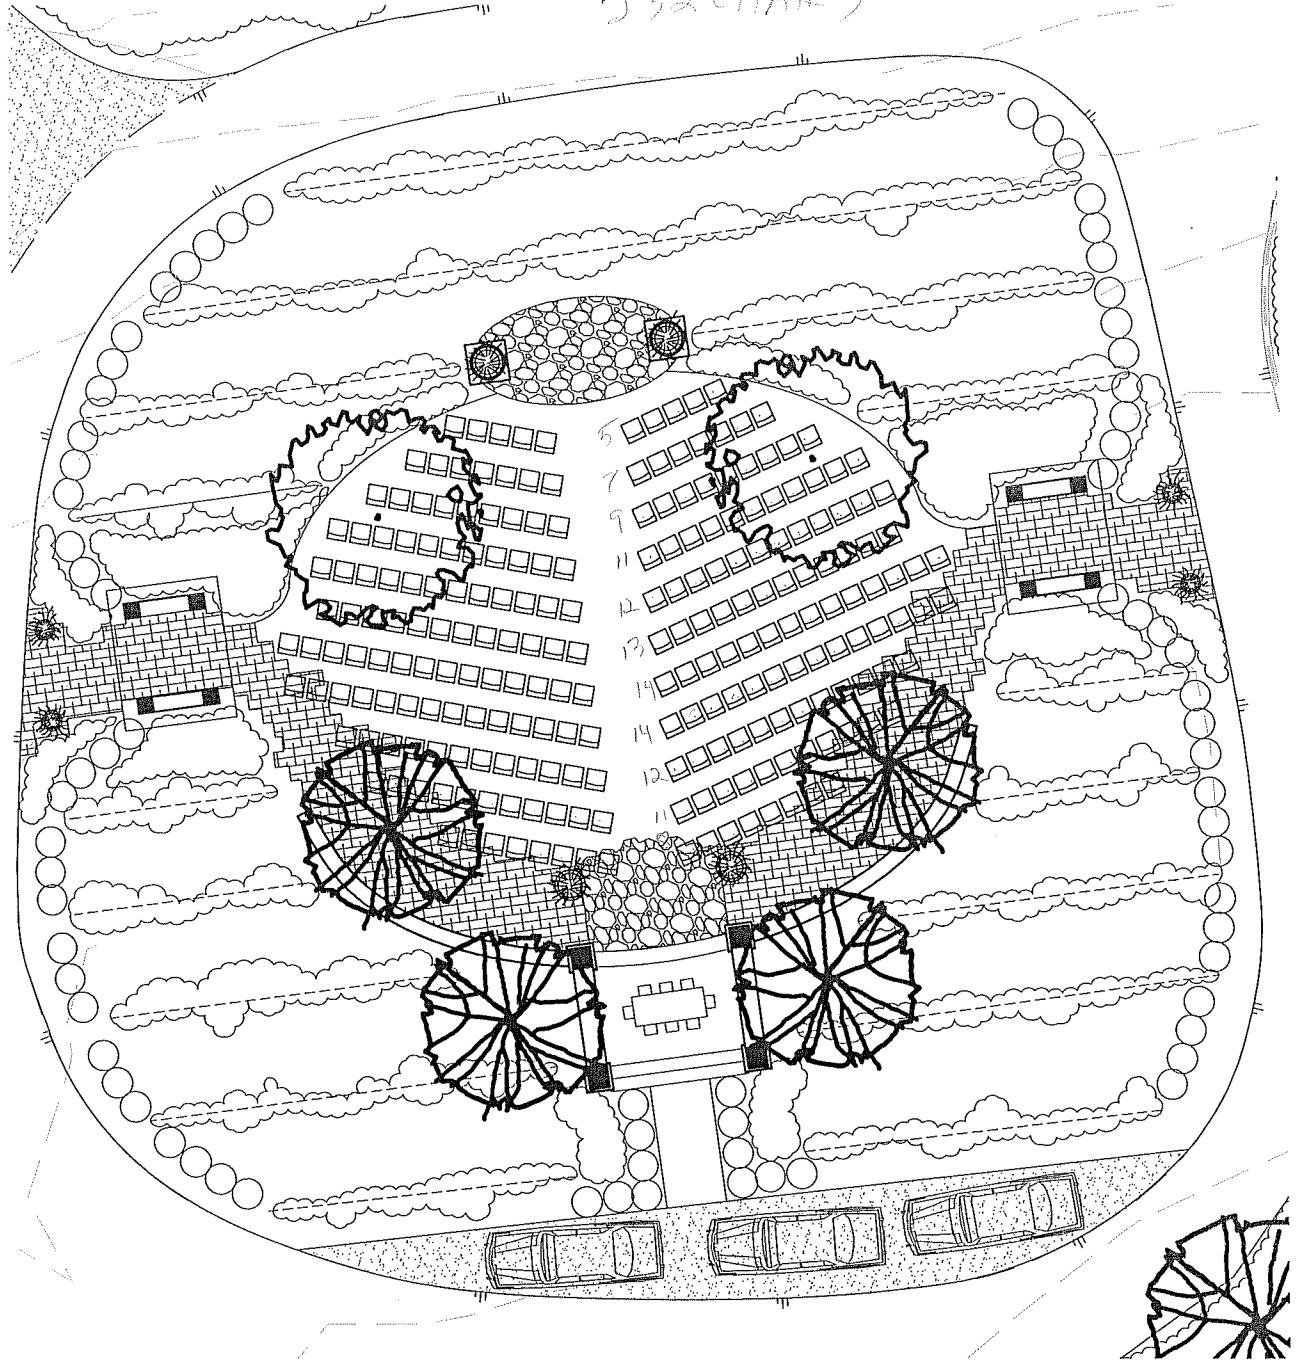

232 CHAIRS

PLANTING

(2) 3' Risers

FS 997.25

998.10

Vine Planter

EXIST. BANDING TO REMAIN

Planter

FS 998.5

JOIN FLUSH

S 998.0

SH

198

FS 75

DANCE FLOOR
FS 20' x 20'

(SMA)

BAND STAND
20' x 15' +
20' x 15'