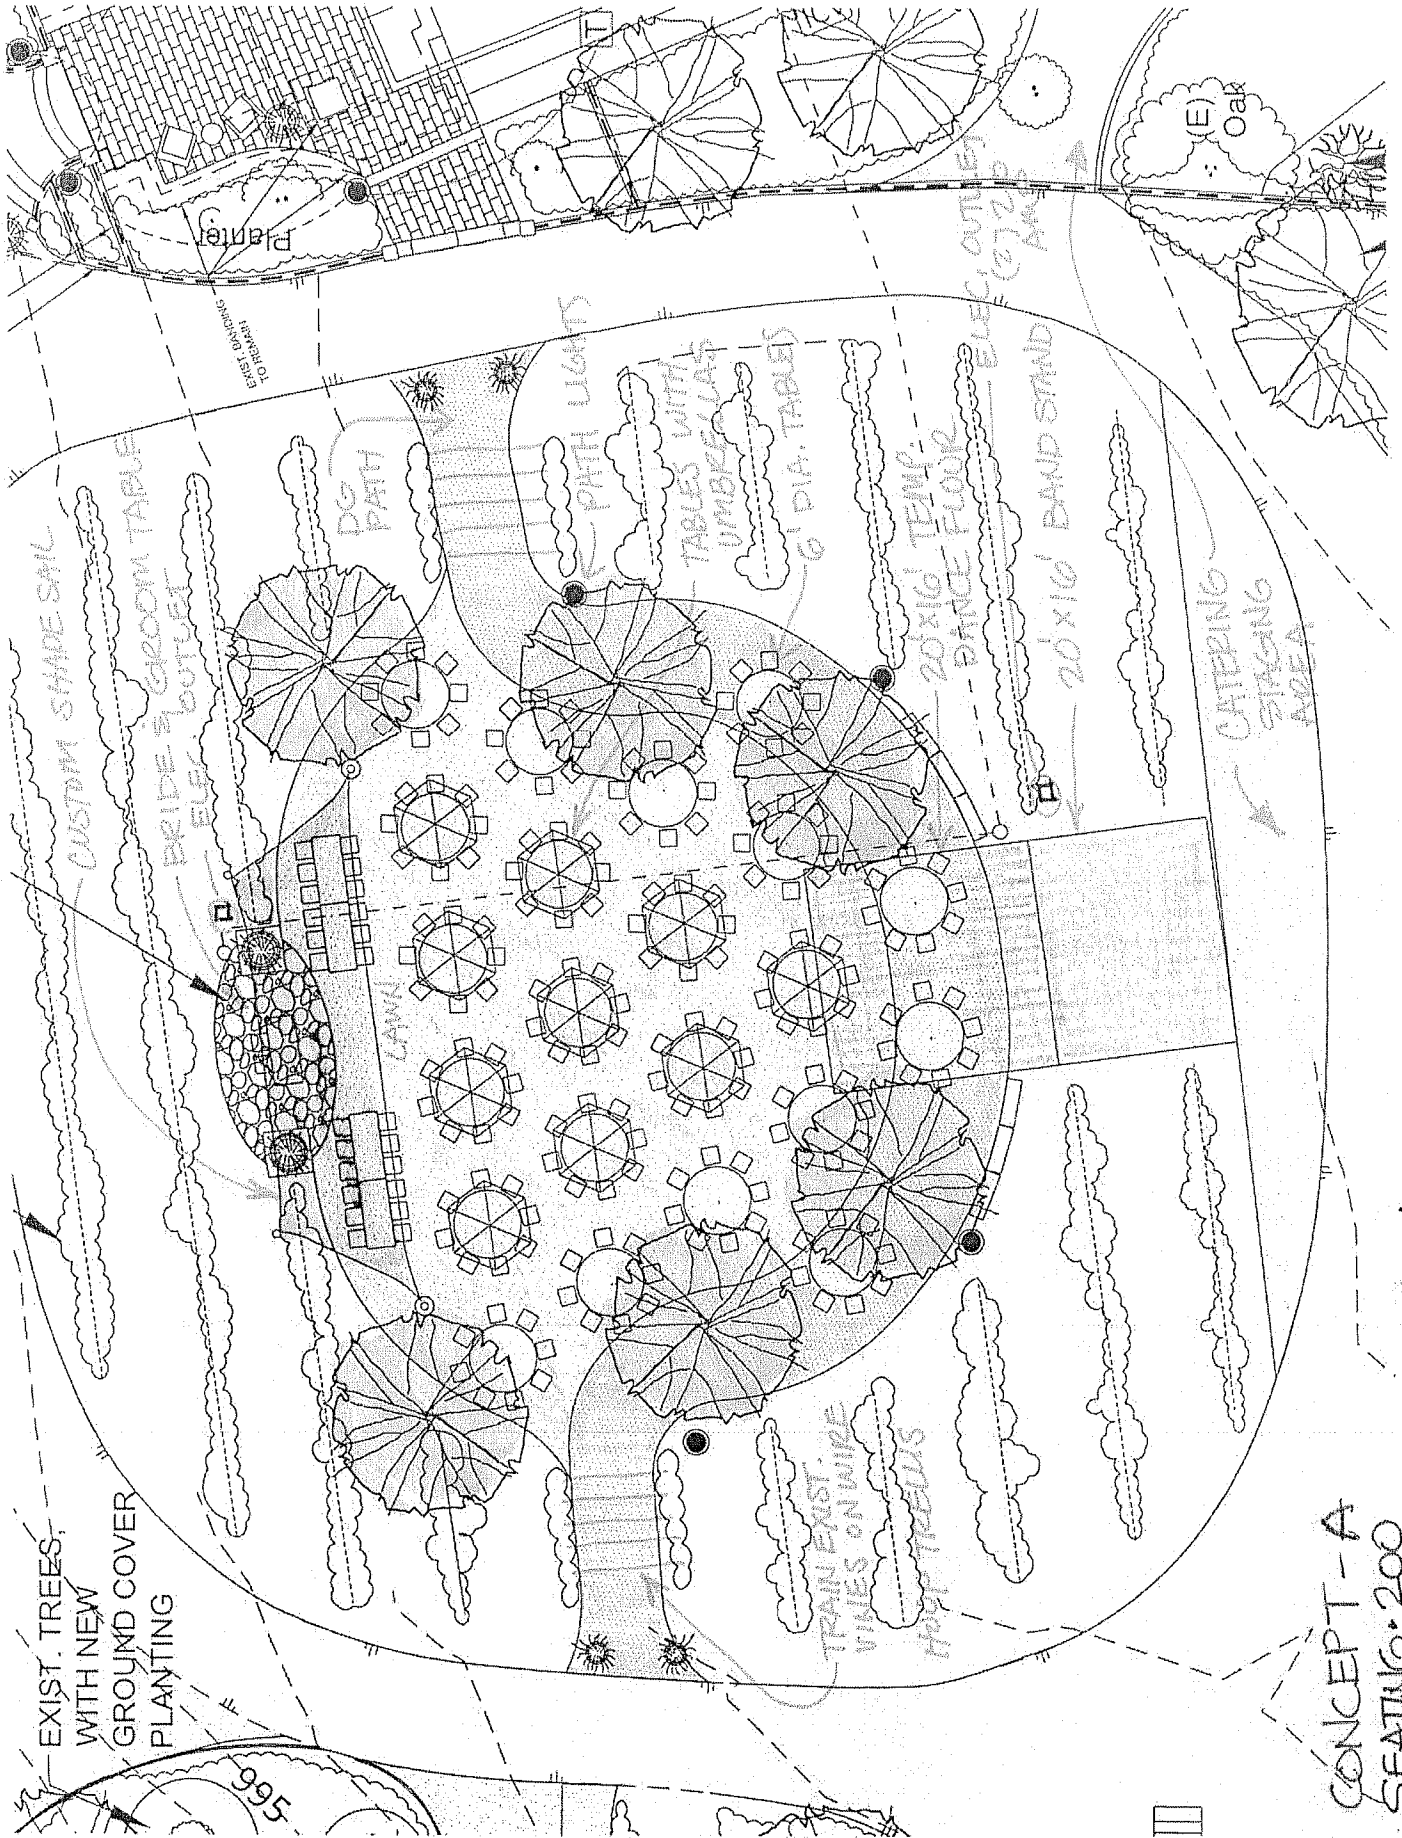

CONCEPT - B
 SEATING . 240 (300 MAX.)
 8-14-13 SCALE: 1/16" = 1'-0"

CONCEPT - A
 SEATING - 200
 8-14-12 SCALE: 1/16" = 1'-0"